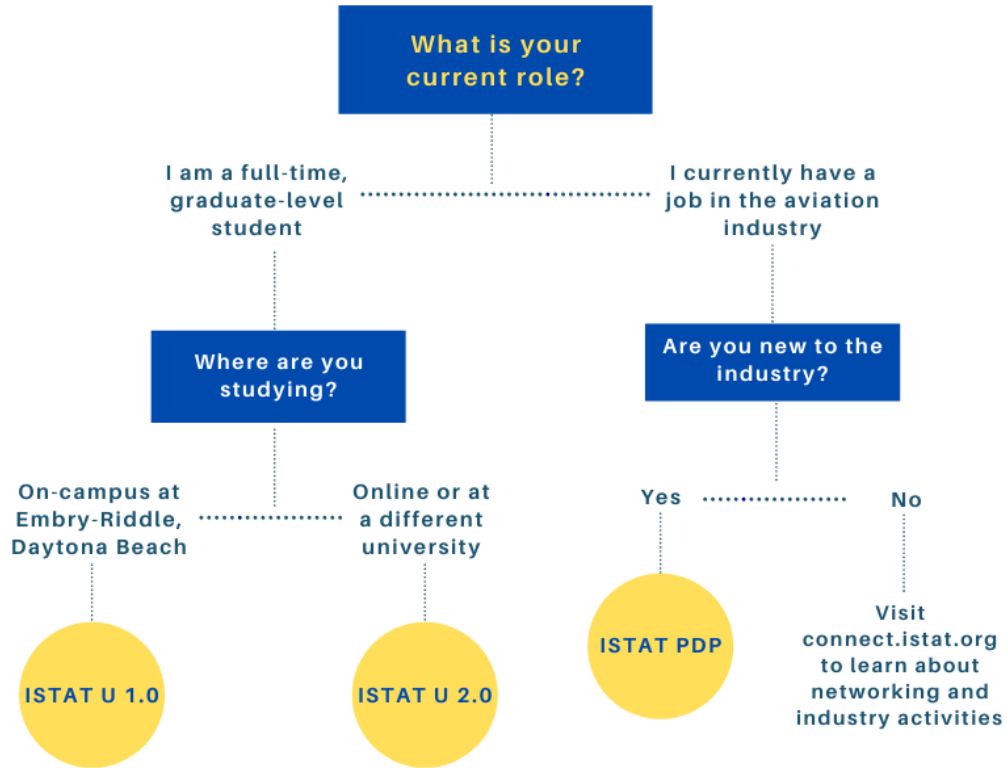

Still have questions about what program is best for you?

Learn more about ISTAT University programs: www.istat.org/istatu

Learn more about ISTAT PDP: www.istat.org/professionals

Questions? For ISTAT U 1.0 and 2.0, please contact the ISTAT Foundation at istatu@istat.org. For ISTAT PDP, please contact ISTAT at istat@istat.org.